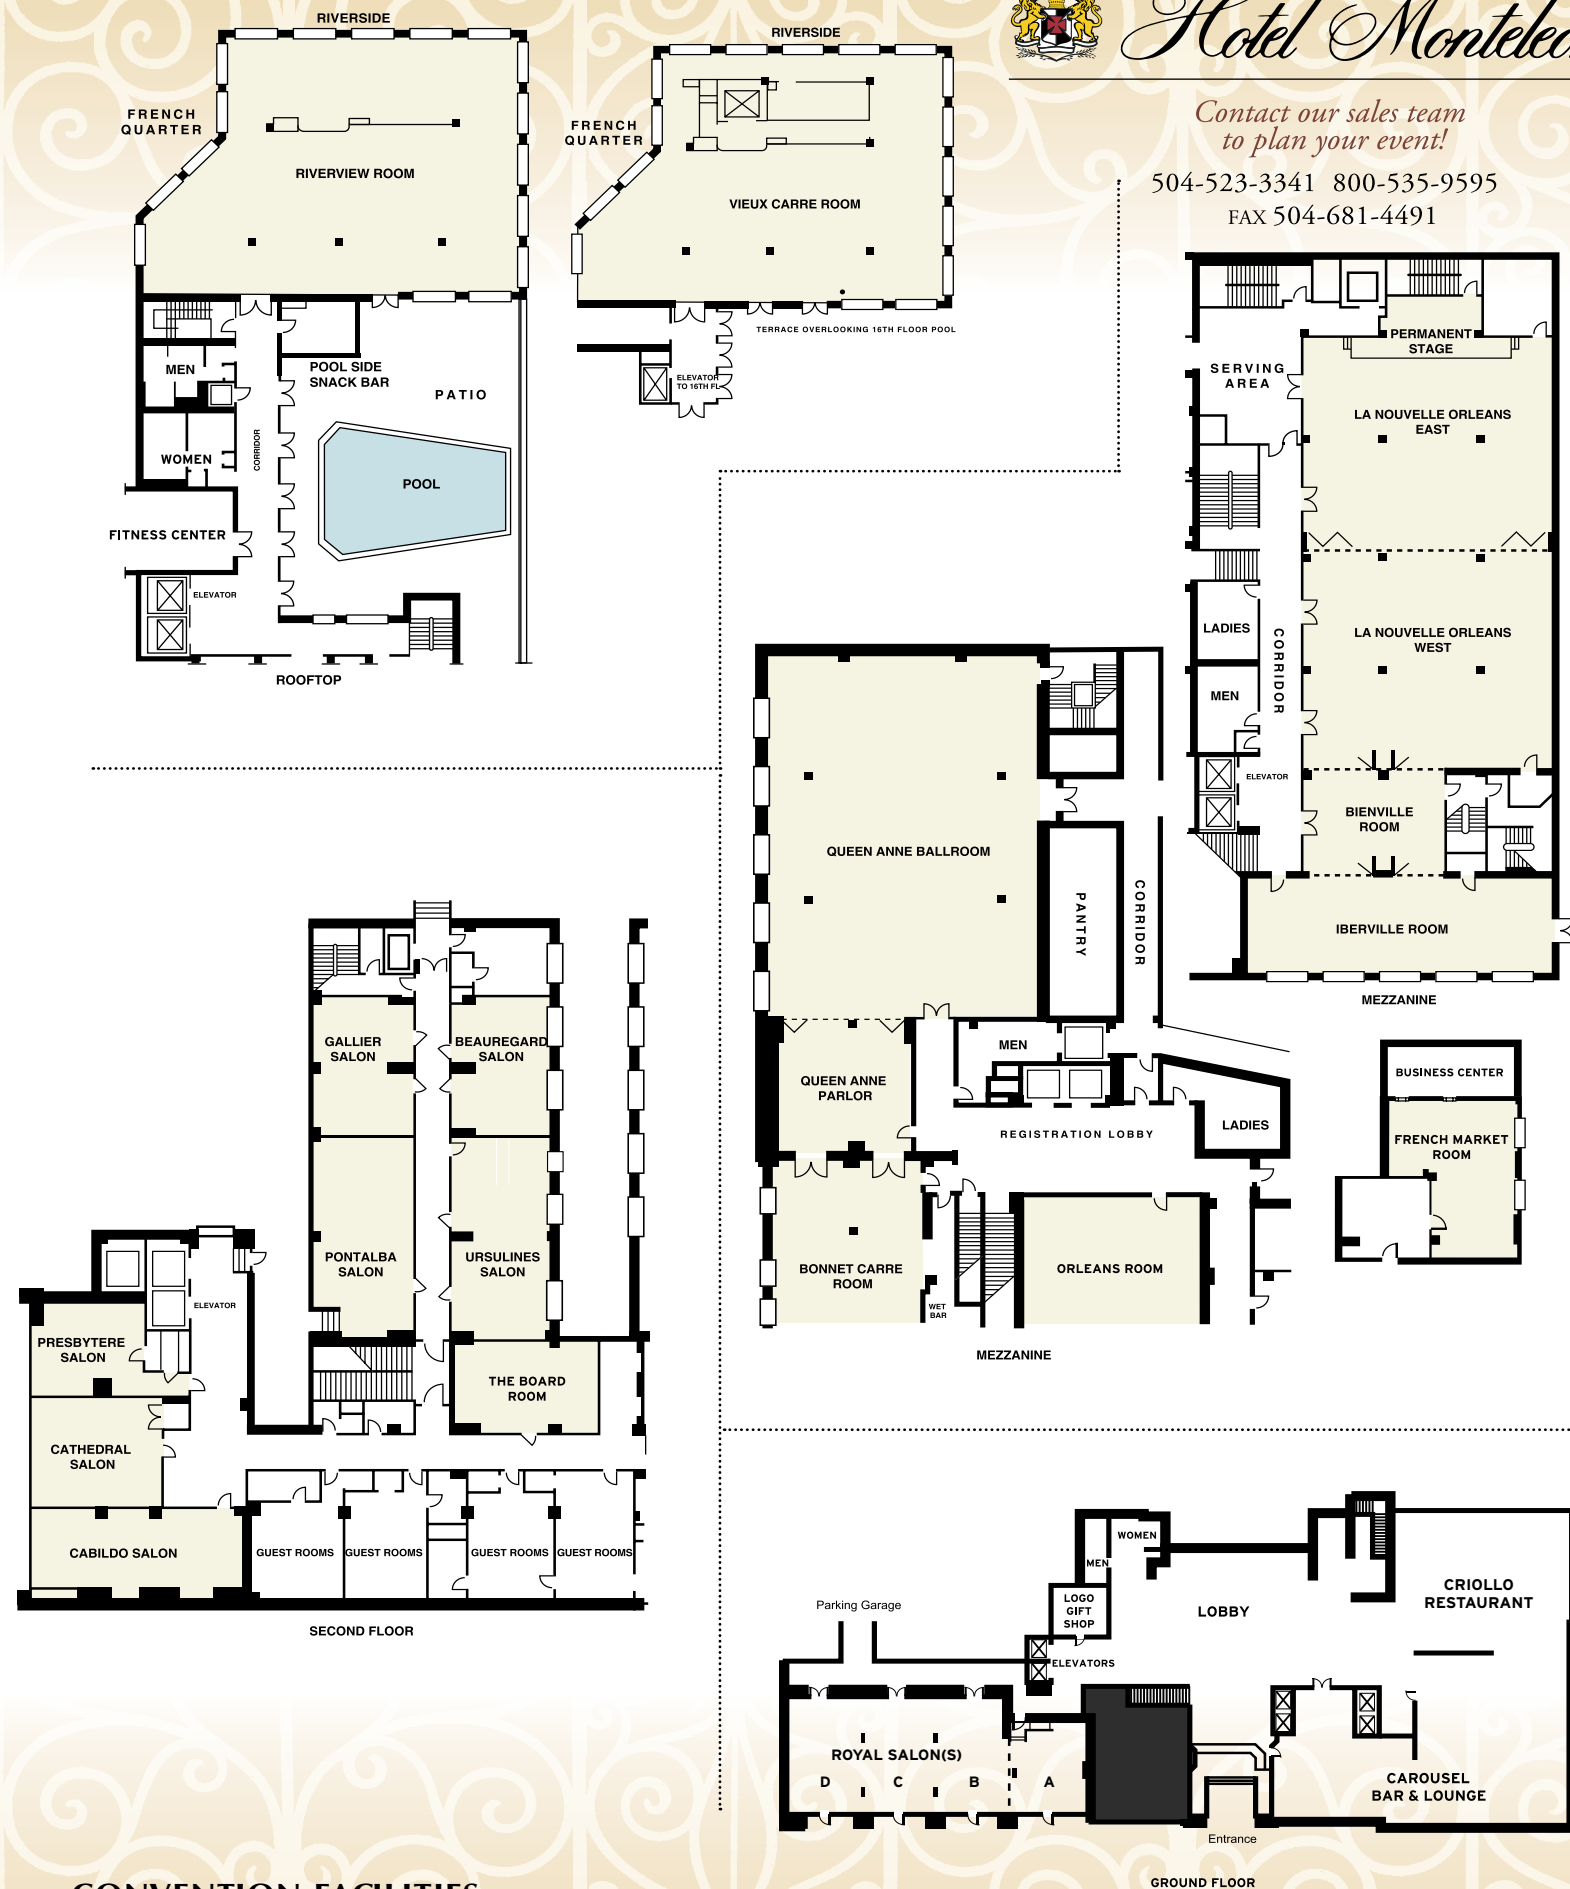

# Hotel Monteleone

Contact our sales team  
to plan your event!

504-523-3341 800-535-9595  
FAX 504-681-4491

FACILITY	DIMENSIONS	CEILING HEIGHT	SQ. FT.	THEATER	CLASSROOM	CRESCENT ROUNDS OF 6	CONFERENCE	U-SHAPE	DINING	RECEPTION
Beauregard Room	16' x 36'	10'0"	576	50	23	18	32	27*	30	40
The Board Room	16' x 23'	9'10"	368	-	-	-	10	-	-	-
Bonnet Carre Room	27' x 33'	8'1"	891	78	42	42	26	25	60	75
Cabildo Room	13' x 34'	8'3"	442	65	25	24	26	26*	40	45
Cathedral Room	20' x 20'	8'0"	400	45	24	18	18	18*	30	35
French Market	20' x 27'	7'2"	540	40	20	18	20	21*	40	50
French Market Parlor	10' x 15'	7'2"	150	14	11	6	10	-	10	-
Gallier Room	16' x 23'	10'0"	368	34	15	12	18	17*	20	30
La Nouvelle Orleans Ballroom	130' x 50'	13'4"	6236	500	375	-	-	-	450	550
Bienville Room	28' x 22'	13'4"	616	50	33	30	24	28	40	50
Iberville Room	61' x 20'	11'0"	1220	130	80	60	44	42	80	100
La Nouvelle Orleans East	47' x 50'	13'4"	2350	156	140	84	44	45	150	200
La Nouvelle Orleans West	41' x 50'	13'4"	2050	156	140	84	44	45	150	200
La Nouvelle Orleans East & West	88' x 50'	13'4"	4400	400	325	132	-	-	330	400
Orleans Room	32' x 26'	8'0"	832	75	60	36	28	32	50	75
Pontalba Room	16' x 27'	9'10"	432	40	24	18	22	15*	30	40
Presbytere Room	15' x 18'	8'0"	270	20	16	6	14	-	10	20
Queen Anne Ballroom	50' x 70'	18'0"	3500	378	220	144	-	-	260	300
Queen Anne Parlor	25' x 25'	8'1"	625	50	32	24	22	19	40	50
Riverview Room	31' x 72'	9'6"	2232	170	118	84	54	52	140	150
Royal Salon(s)	92' x 40'	9'6"	3309	270	180	132	-	-	220	300
Salon A	32' x 23'	9'6"	782	55	36	30	22	20	40	50
Salon B	40' x 23'	9'6"	848	88	54	36	28	32	60	75
Salon C	40' x 23'	9'6"	889	88	54	36	28	32	60	75
Salon D	40' x 21'	9'6"	790	88	54	36	28	32	60	75
Ursuline Room	16' x 26'	10'0"	416	40	20	12	20	15*	30	40
Vieux Carre Room	31' x 72'	12'0"	2232	170	118	84	54	52	140	170

\* Denotes sets using 18" tables

## CONVENTION FACILITIES

24,000 square feet of meeting space | 24 ballroom, meeting and reception rooms | Largest at 6,236 square feet accommodating up to 500